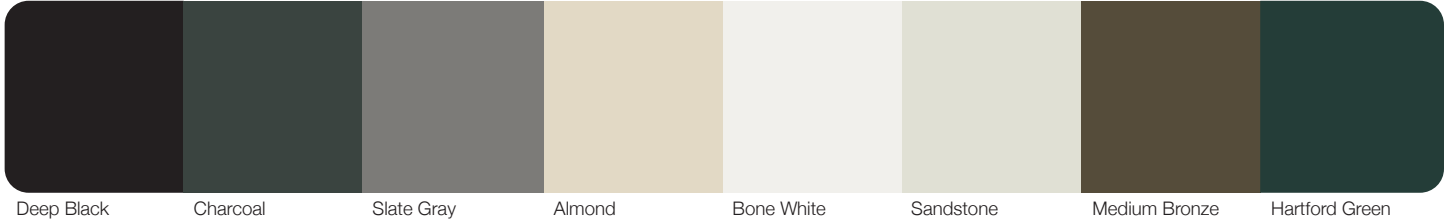

† Slight uneven surface on steel sections is not considered an imperfection.

Section Detail

Flush steel surface for a completely smooth surface. Available with option for frameless tinted glass on any section, providing a seamless transition from one surface to the next.

Personalizing Options For all options see page 15.

Sterling STANDARD COLORS¹

Sterling CUSTOM COLORS¹

PERSONALIZING OPTIONS Not all options shown are available with every style.

We offer a variety of personalizing options to help your home stand out in your neighborhood. After choosing your door's style and color, add glass, window designs, or hardware to dramatically change the overall look of your door and add to your home's appeal.

Sterling **STANDARD COLORS***

Sterling **CUSTOM COLORS***

Planks and Skyline Flush **COLORS***

Planks and Skyline Flush **ACCENTS WOODTONES***

*Refer to your local C.H.I. Dealer for exact color and woodtones match.