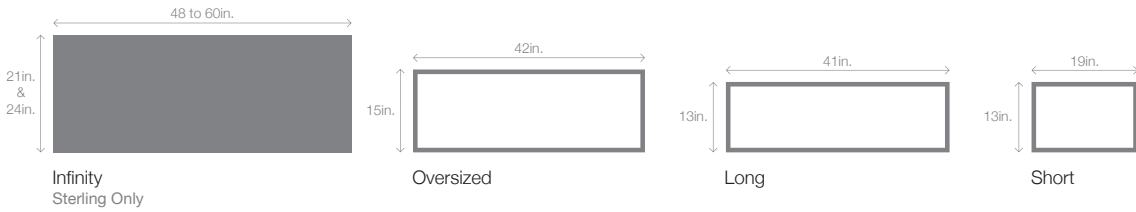

Sterling, Planks, and Skyline Flush WINDOW TYPES

Sterling, Planks, and Skyline Flush WINDOW PLACEMENT INSPIRATION

Contemporary Collection doors offer customizable window placement for endless potential in unparalleled appearance and design.