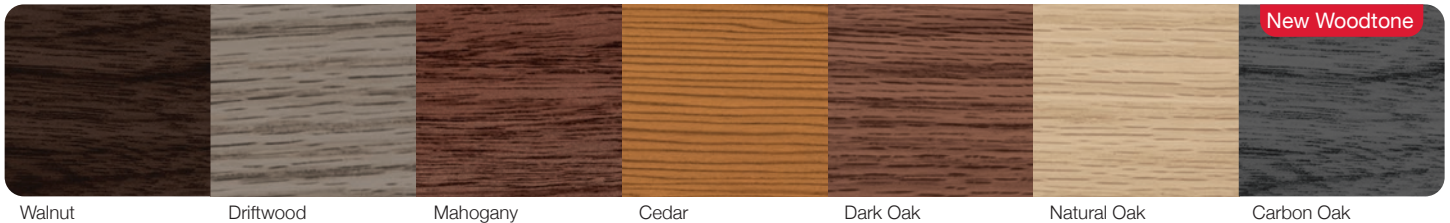

Personalizing Options For all options see page 15.

Sterling STANDARD COLORS¹

Sterling CUSTOM COLORS¹

PERSONALIZING OPTIONS Not all options shown are available with every style.

We offer a variety of personalizing options to help your home stand out in your neighborhood. After choosing your door's style and color, add glass, window designs, or hardware to dramatically change the overall look of your door and add to your home's appeal.

Sterling **STANDARD COLORS***

Sterling **CUSTOM COLORS***

Planks and Skyline Flush **COLORS***

Planks and Skyline Flush **ACCENTS WOODTONES***

*Refer to your local C.H.I. Dealer for exact color and woodtones match.

Planks and Skyline Flush **POWDER COATING**

Our in-house powder coating provides 188 color options while providing a maintenance free, durable finish.

Powder Coating is not available on all models; refer to your local C.H.I. Dealer for more information.