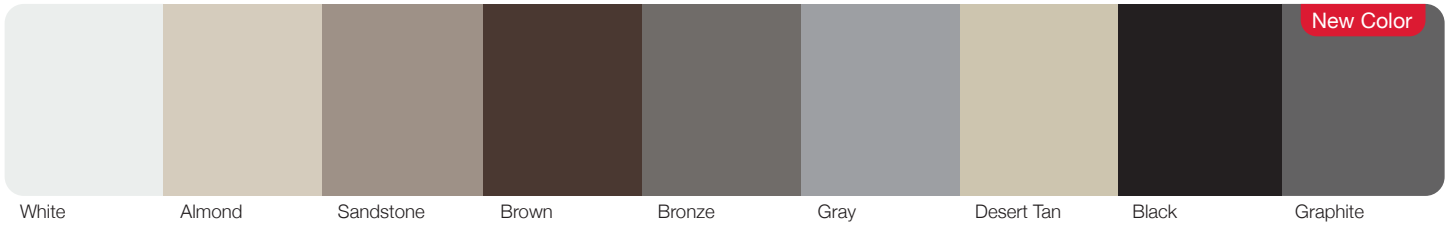

† Slight uneven surface on steel sections is not considered an imperfection.

Section Detail

Flush steel surface for a completely smooth surface. Available with option for frameless tinted glass on any section, providing a seamless transition from one surface to the next.

Personalizing Options For all options see page 15.

Sterling STANDARD COLORS¹

Sterling CUSTOM COLORS¹

PERSONALIZING OPTIONS Not all options shown are available with every style.

We offer a variety of personalizing options to help your home stand out in your neighborhood. After choosing your door's style and color, add glass, window designs, or hardware to dramatically change the overall look of your door and add to your home's appeal.

Sterling **STANDARD COLORS***

Sterling **CUSTOM COLORS***

Planks and Skyline Flush **COLORS***

Planks and Skyline Flush **ACCENTS WOODTONES***

*Refer to your local C.H.I. Dealer for exact color and woodtones match.